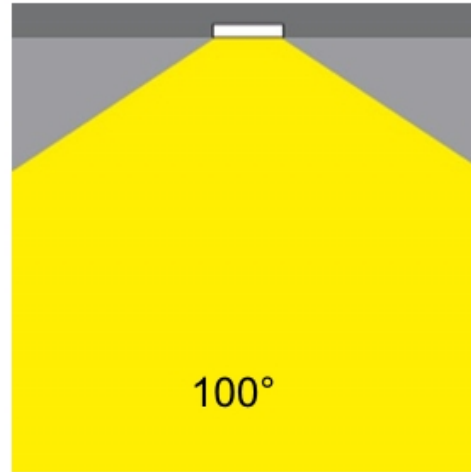

DIXIT RA20 RECESSED

A56015-

PROJECT	
TYPE	
SPECIFIER	
QUANTITY	
DATE	

	DP	DV		
Dimming	Phase	0-10V		
Color Temperature	27K	30K	35K	40K
	2700K	3000K	3500K	4000K

Order Example **K°**
L5XXXXXX-DV-30K
0-10V
3000K