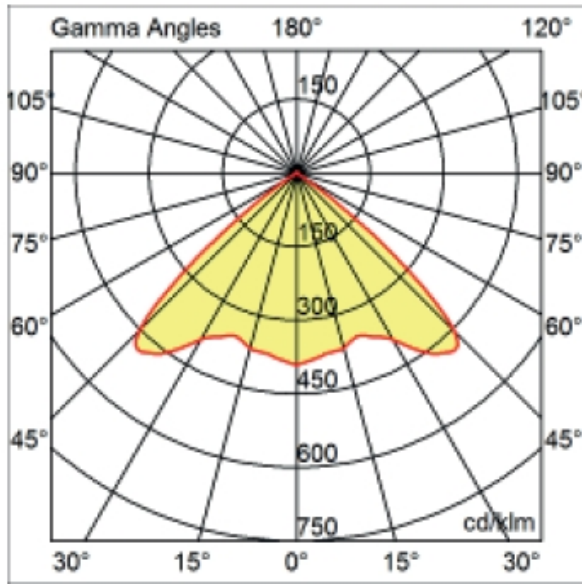

DIXIT RA20 RECESSED

A56015-

PROJECT	
TYPE	
SPECIFIER	
QUANTITY	
DATE	

	DP	DV		
Dimming	Phase	0-10V		
Color Temperature	27K	30K	35K	40K
	2700K	3000K	3500K	4000K

Order Example **K°**
L5XXXXXX-DV-30K
0-10V
3000K